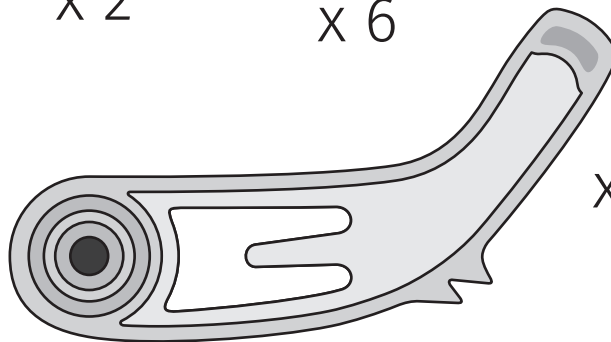

Real scale hardware list for Brooklyn Four Shaft Loom

x 8

x 8

x 12

x 2

x 6

x 8

x 2

x 12

x 6

x 2

x 2

x 4

x 2

x 2

x 2

x 4

x 2

x 2

100mm (3.93")